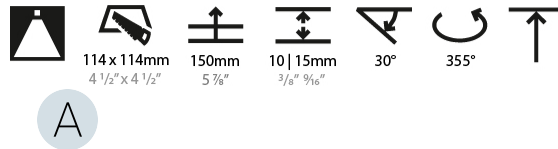

GENERAL

Series: Bioniq
Subseries: Bioniq Square Adjustable
Brand: Prolicht
Division: Architectural
Mounting Type: Recessed
Mounting Location: Ceiling
Subcategory: Downlight

PHYSICAL

Shape: Square
Length (mm): 119
Length (in): 4 11/16
Width (mm): 119
Width (in): 4 11/16
Depth (mm): 132
Depth (in): 5 3/16
Min. Recessing Depth (mm): 150
Min. Recessing Depth (in): 5 7/8
Light Distribution: Adjustable / Downlight
Weight (kg): 0.544
Weight (lbs): 1.2
Fixture Finish: SSR / BKV / CWI / CRY / HAB / LAG / UFT / ITA / RUA / RUR / MIC / FTG / MYG / TWT / LOD / PUS / FRO / FUP / KIA / POP / BLS / SPG / MEY / GOH / GUM / CHC / COM / ABZ / JAG / OBR / MOS / ROR
Fixture Material: Aluminum Die Cast
Cut-out Measurements: 114mm / 4 1/2" x 114mm / 4 1/2"

ELECTRICAL

Lamp Type: LED (Zhaga Standard)
Total Output Wattage (W): 15
Dimming: Dali Dimming
Driver Included: No
Driver Location: Recessed Housing
Driver Type: Constant Current - 120Vac
Housing: See components
Input Voltage (V): 120
Constant Current (MA): 350

LED

Number of LEDs: 1
Color Temperature (°K): Warm Dim
Max. Delivered Lumen (lm): 760
Nominal Lumen (lm): 1140
CRI: >90 CRI
Lamp Life (hrs): 50000

OPTICAL

Reflector°: 20 / 40 / 60
Adjustability: Rotational 355°; Tilt 30°

RATINGS AND CERTIFICATIONS

Certified By: Certified for North American Standards
IP rating: IP20